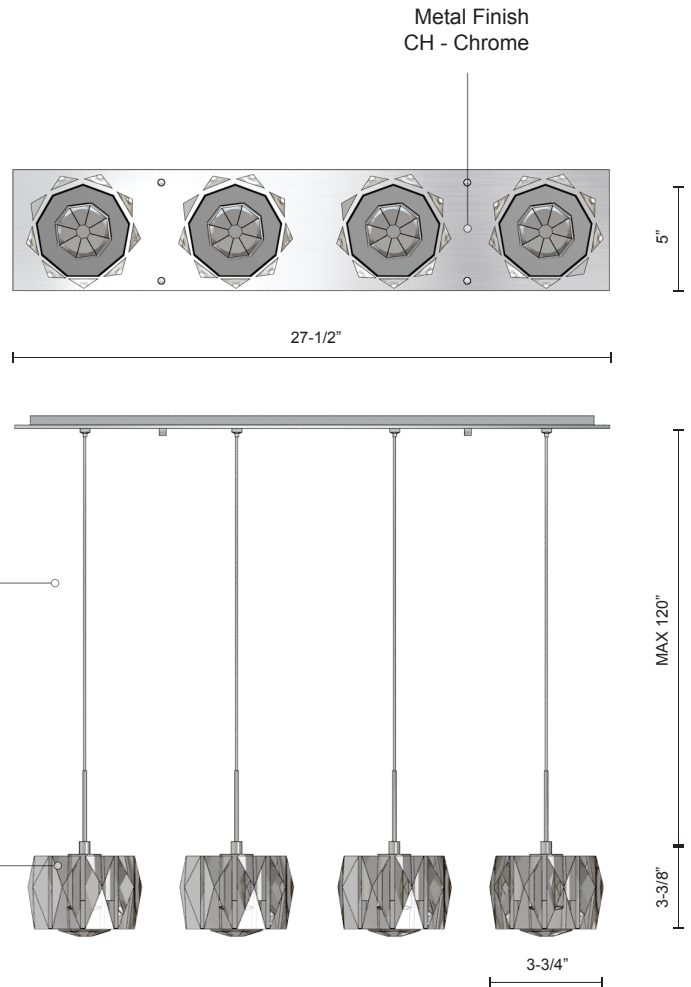

MP7804

SPECIFICATION SHEET

PROJECT	
DATE	TYPE

Sophisticated LED technology meets stunning multi pendant

- Round pendants with diamond cut clear crystals
- Chrome metal details
- Canopy Included
- Dimmable with ELV dimmer (Not included)
- 120V

Color Temp 4000K
 CRI (Ra) >80
 Dimming 100% - 10%
 Rated Life 50,000 hours

Voltage	Watt	LED Lumens	Delivered Lumens	Finish(es)
120V	18W	4 x 400	1120*	CH - Chrome

*Subject to testing confirmation